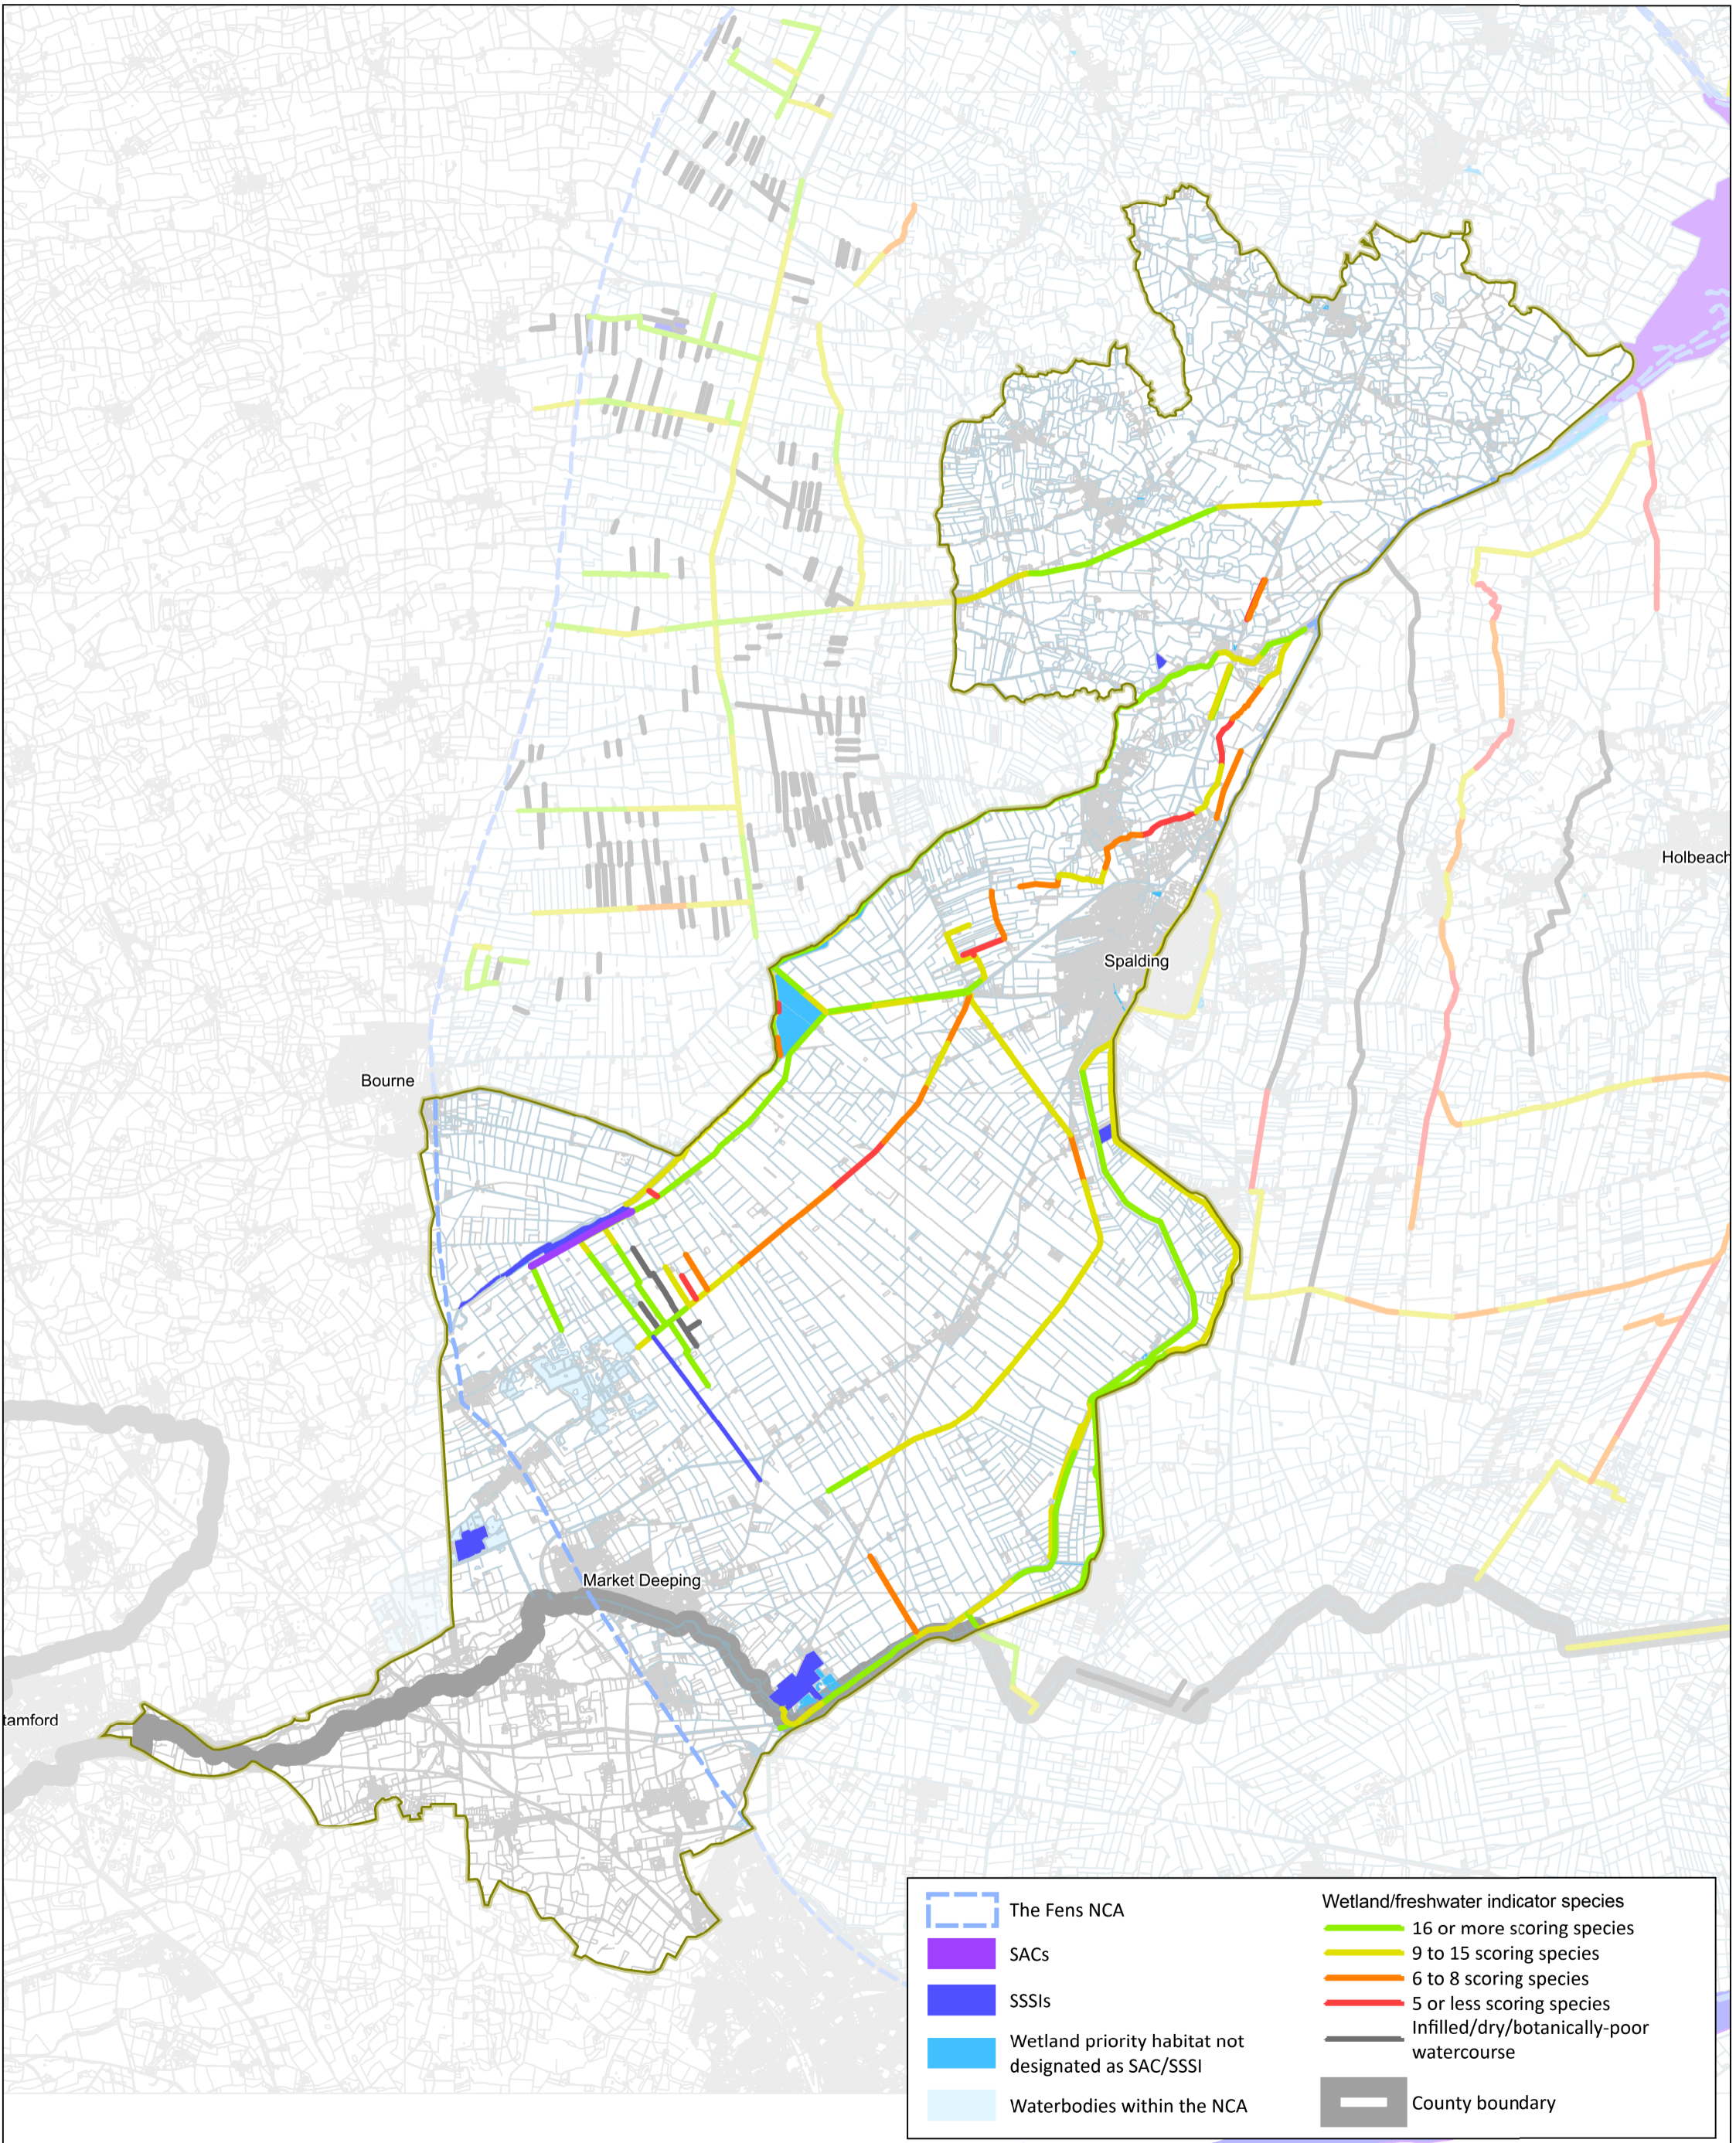

Fenland Watercourses Botanical Mapping

Welland and Deepings IDB area

South
Lincolnshire Fenlands
Partnership

GLNP
GREATER LINCOLNSHIRE
NATURE PARTNERSHIP

The Fens NCA	Wetland/freshwater indicator species 16 or more scoring species
SACs	9 to 15 scoring species
SSSIs	6 to 8 scoring species
Wetland priority habitat not designated as SAC/SSSI	5 or less scoring species
Waterbodies within the NCA	Infilled/dry/botanically-poor watercourse
County boundary	County boundary