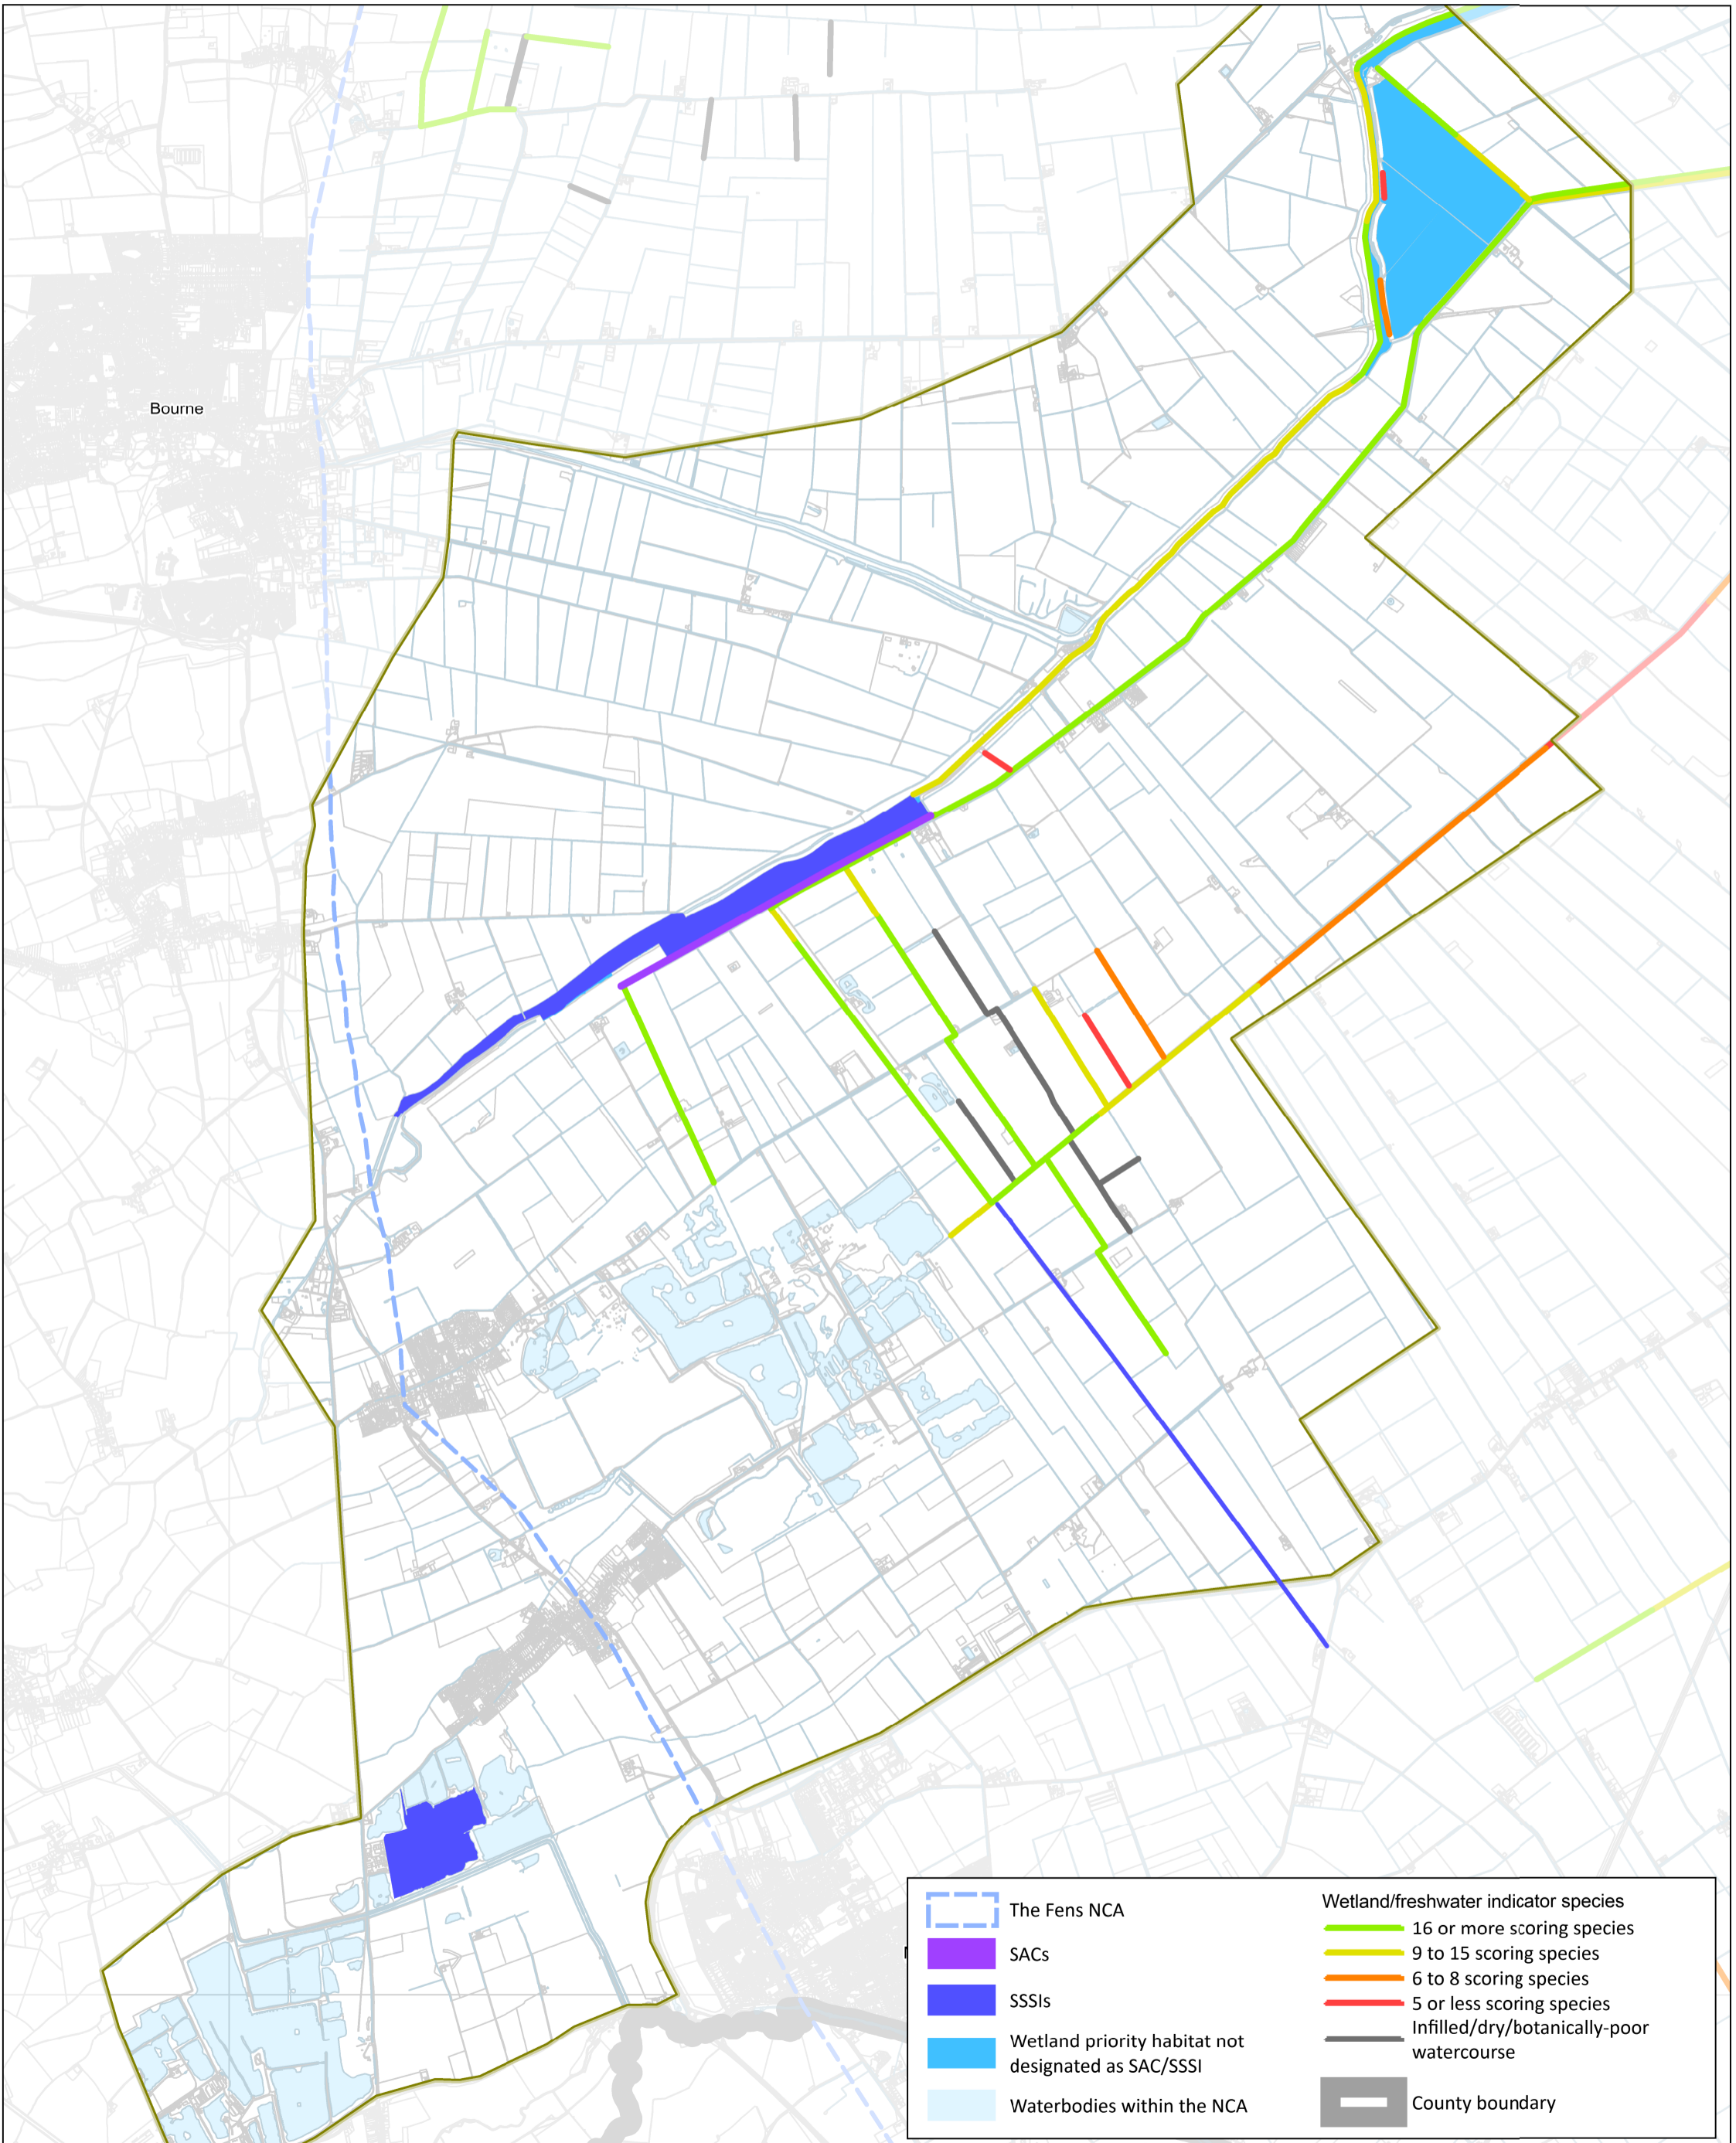

Fenland Watercourses Botanical Mapping

South Lincolnshire Fenlands Partnership Project area

South
Lincolnshire Fenlands
Partnership

GLNP
GREATER LINCOLNSHIRE
NATURE PARTNERSHIP

	The Fens NCA		Wetland/freshwater indicator species
	SACs		16 or more scoring species
	SSSIs		9 to 15 scoring species
	Wetland priority habitat not designated as SAC/SSSI		6 to 8 scoring species
	Waterbodies within the NCA		5 or less scoring species
			Infilled/dry/botanically-poor watercourse
			County boundary