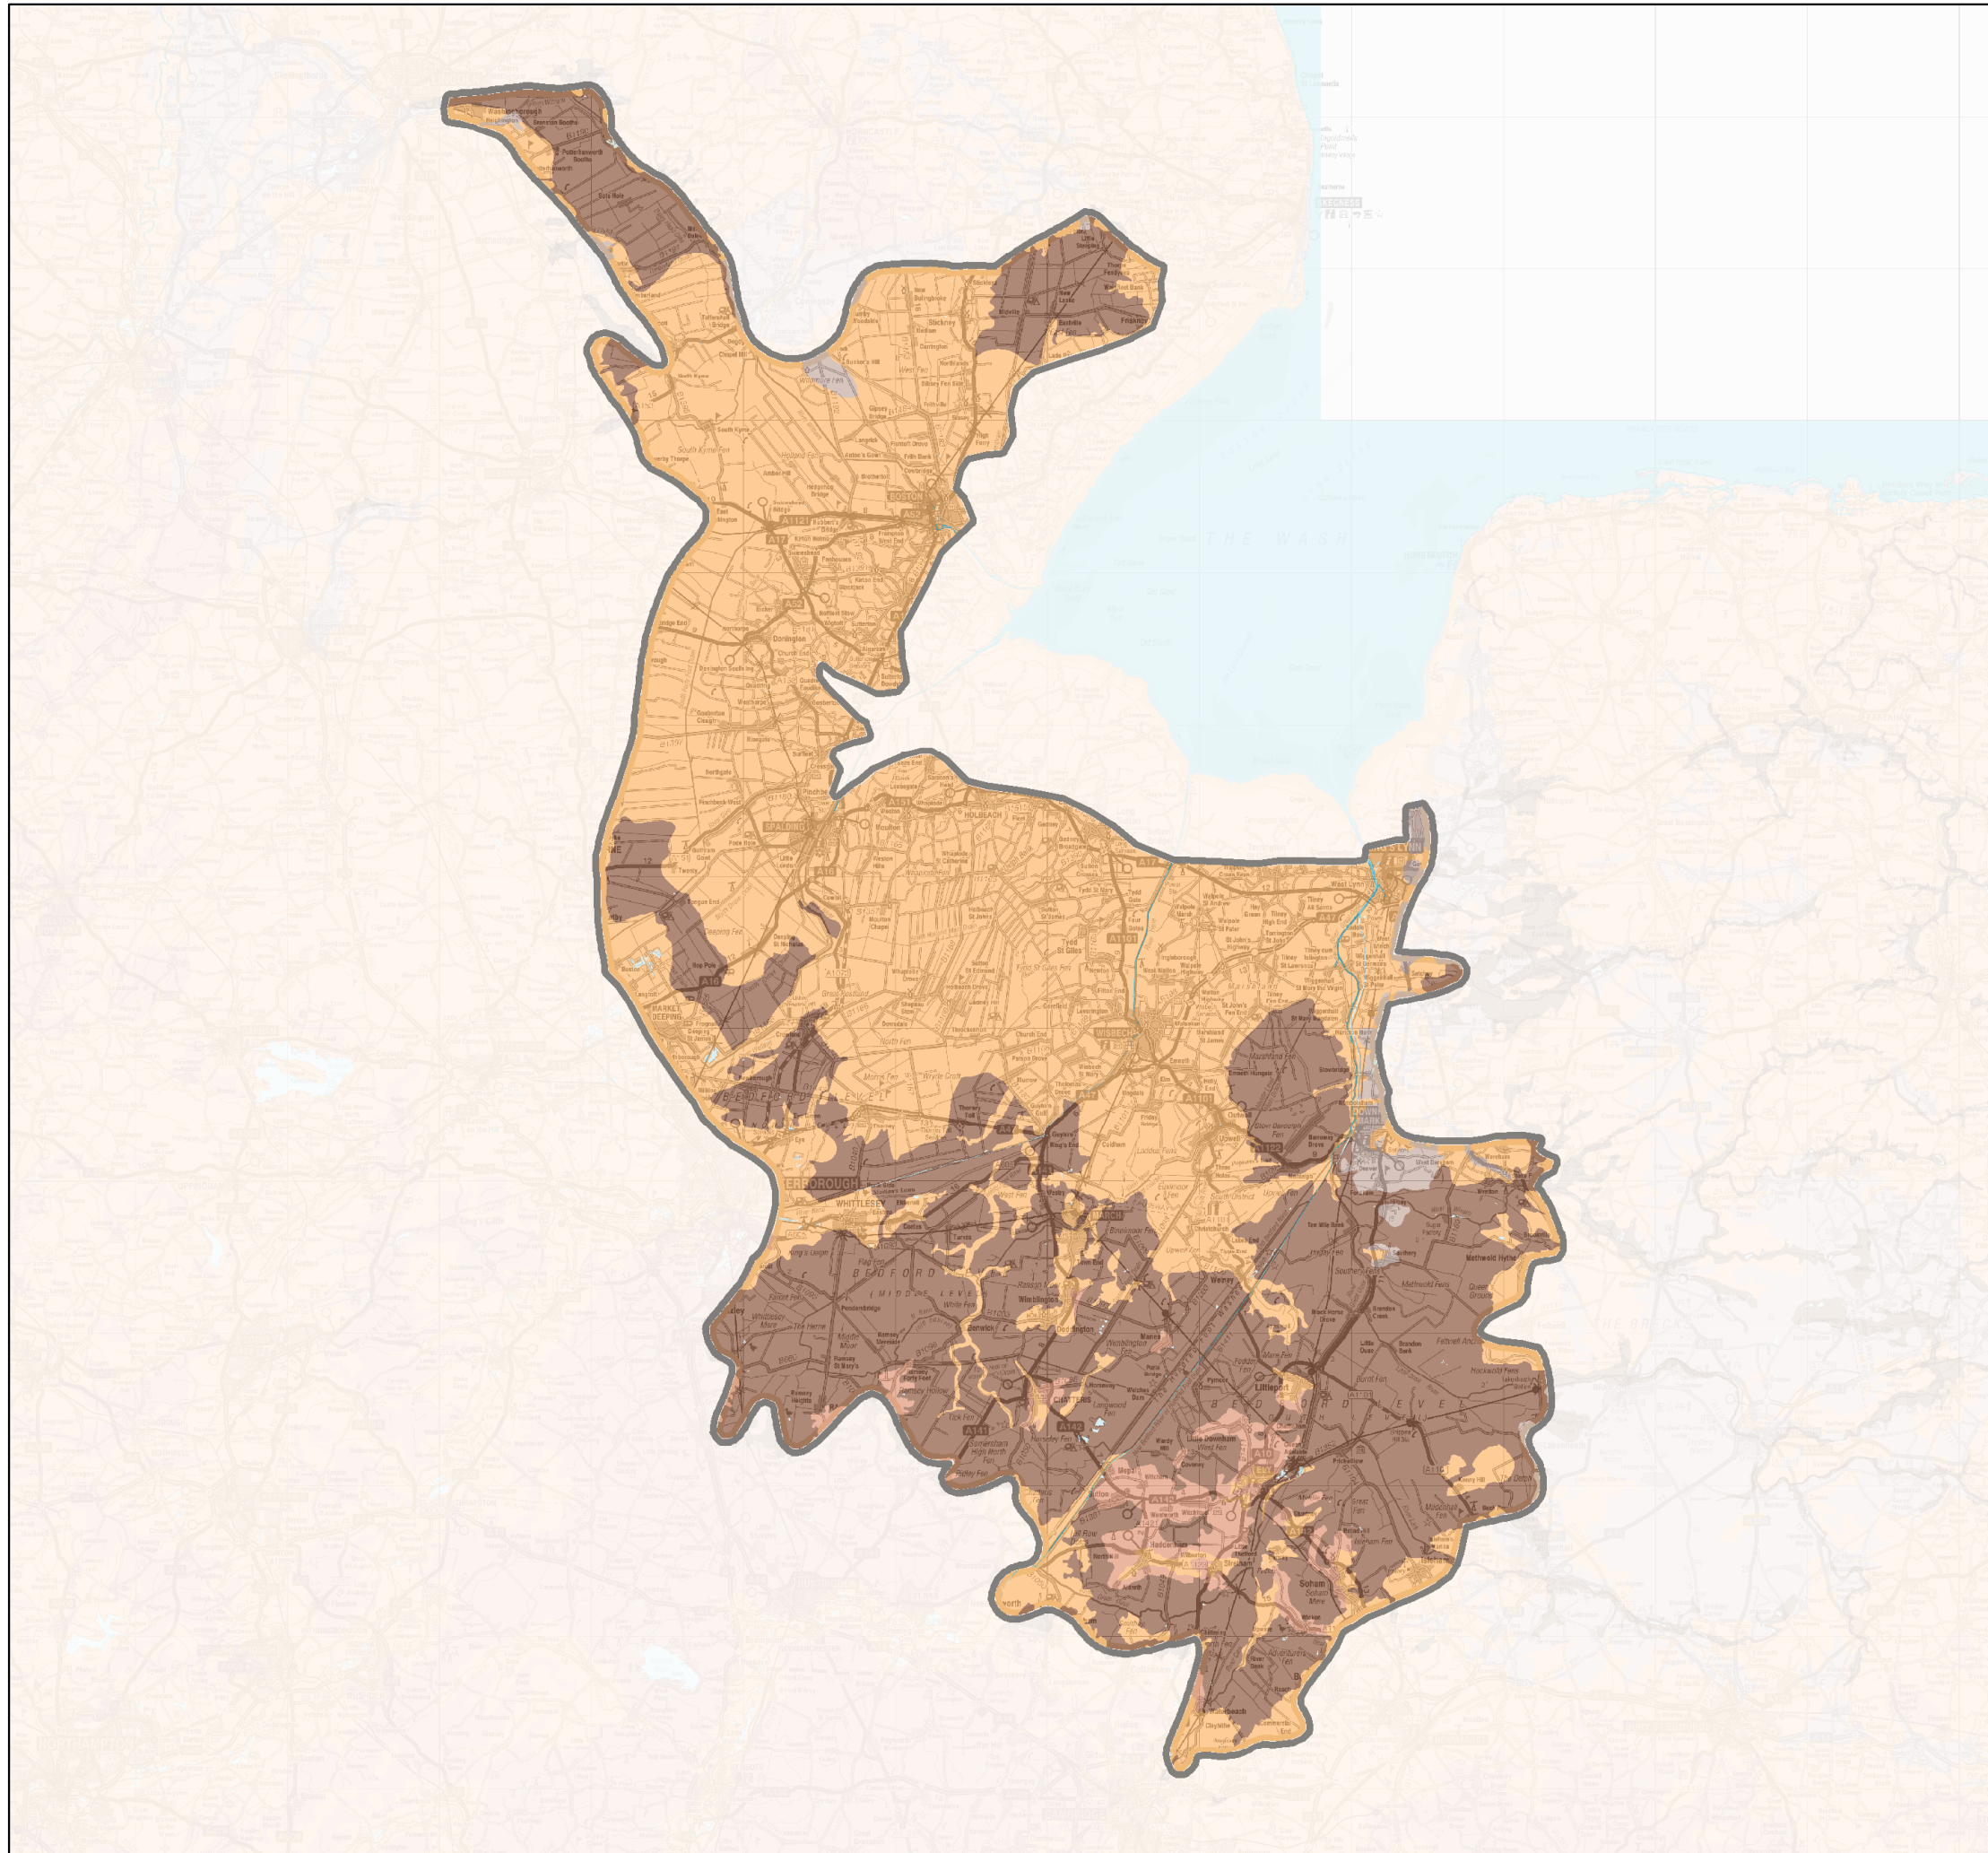

Fens for the Future
A Strategic Plan for Fenland :
A Proposal for an Enhanced Ecological Network

Map 3. Fenland soils: showing the distribution of peat and loam (silt) soils

-  Plan boundary
-  Unclassified
-  Peats
-  Sands
-  Loams
-  Clays
-  Sea
-  Water

Map Reference - NE140804-1328-789
 Mapped by - Carrie Mackay-Payne (2014)
 GI and Analysis Team, Natural England
 © Crown copyright and database right [2014]
 Ordnance Survey Licence number 100022021.